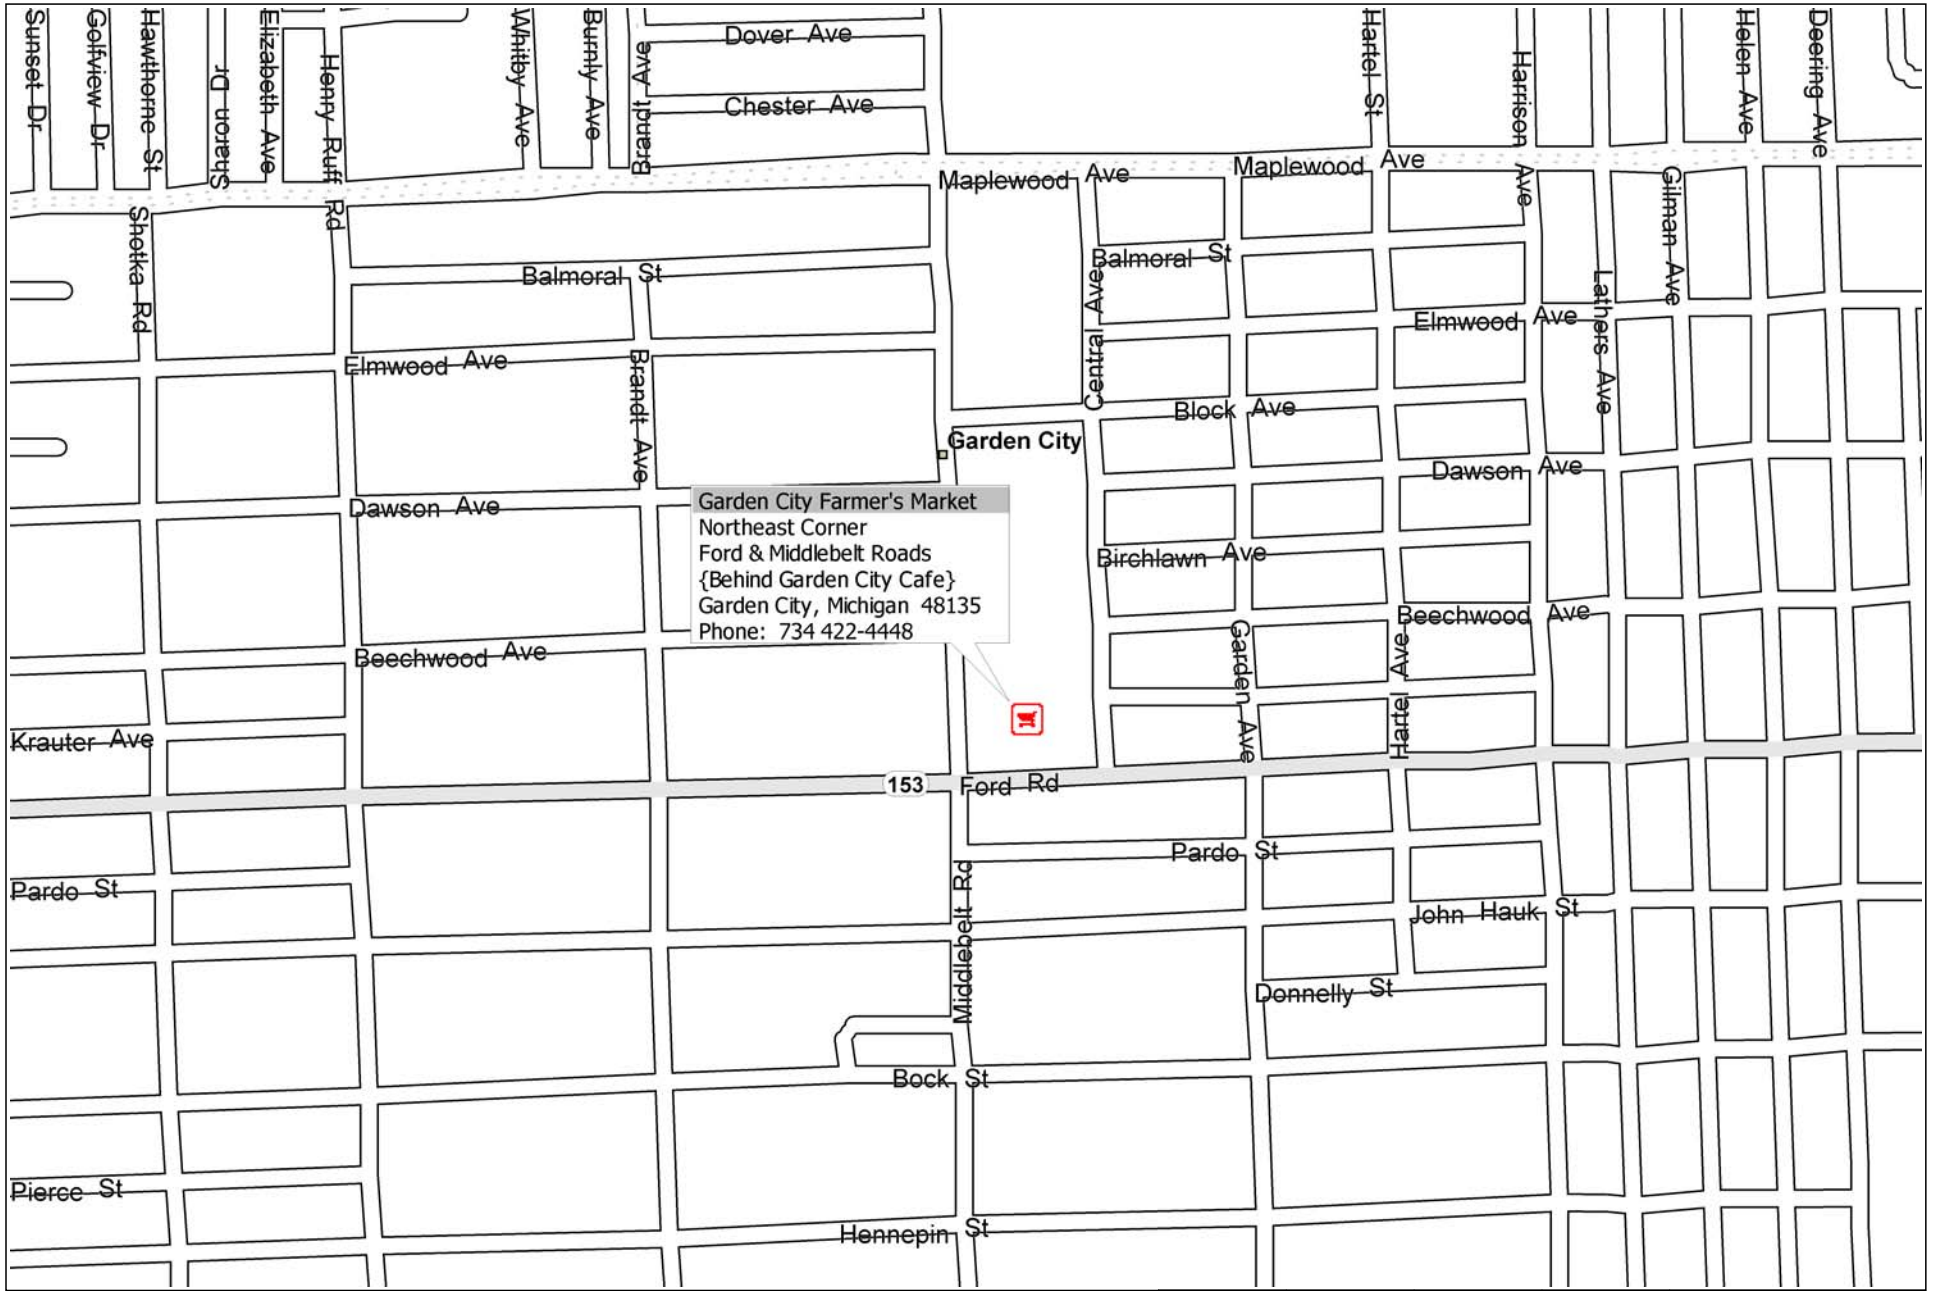

Garden City Farmer's Market Map - Street Level Location

0 mi 0.2 0.4 0.6